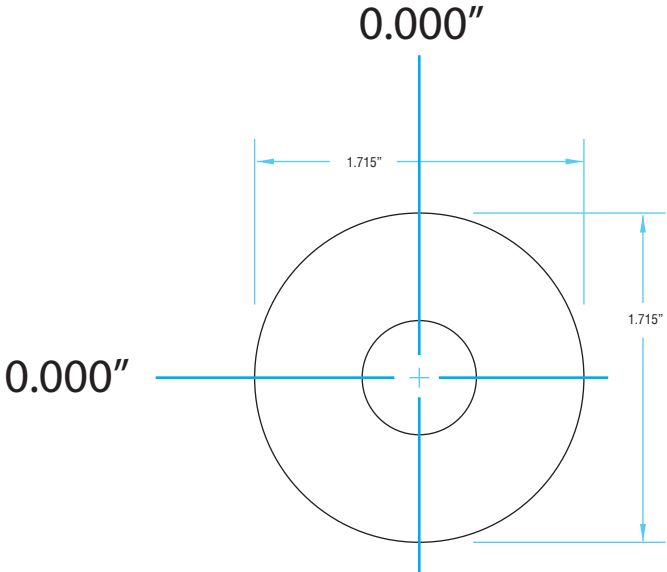

Overlay Graphics Template (AX10)

Use this to create overlay graphics only. Do not use this template to create a die cutting tool.

PROPRIETARY AND CONFIDENTIAL

THIS DRAWING CONTAINS INFORMATION WHICH IS THE PROPRIETARY PROPERTY OF BALBOA WATER GROUP. REPRODUCTION IN WHOLE OR IN PART WITHOUT EXPRESS WRITTEN PERMISSION IS PROHIBITED.