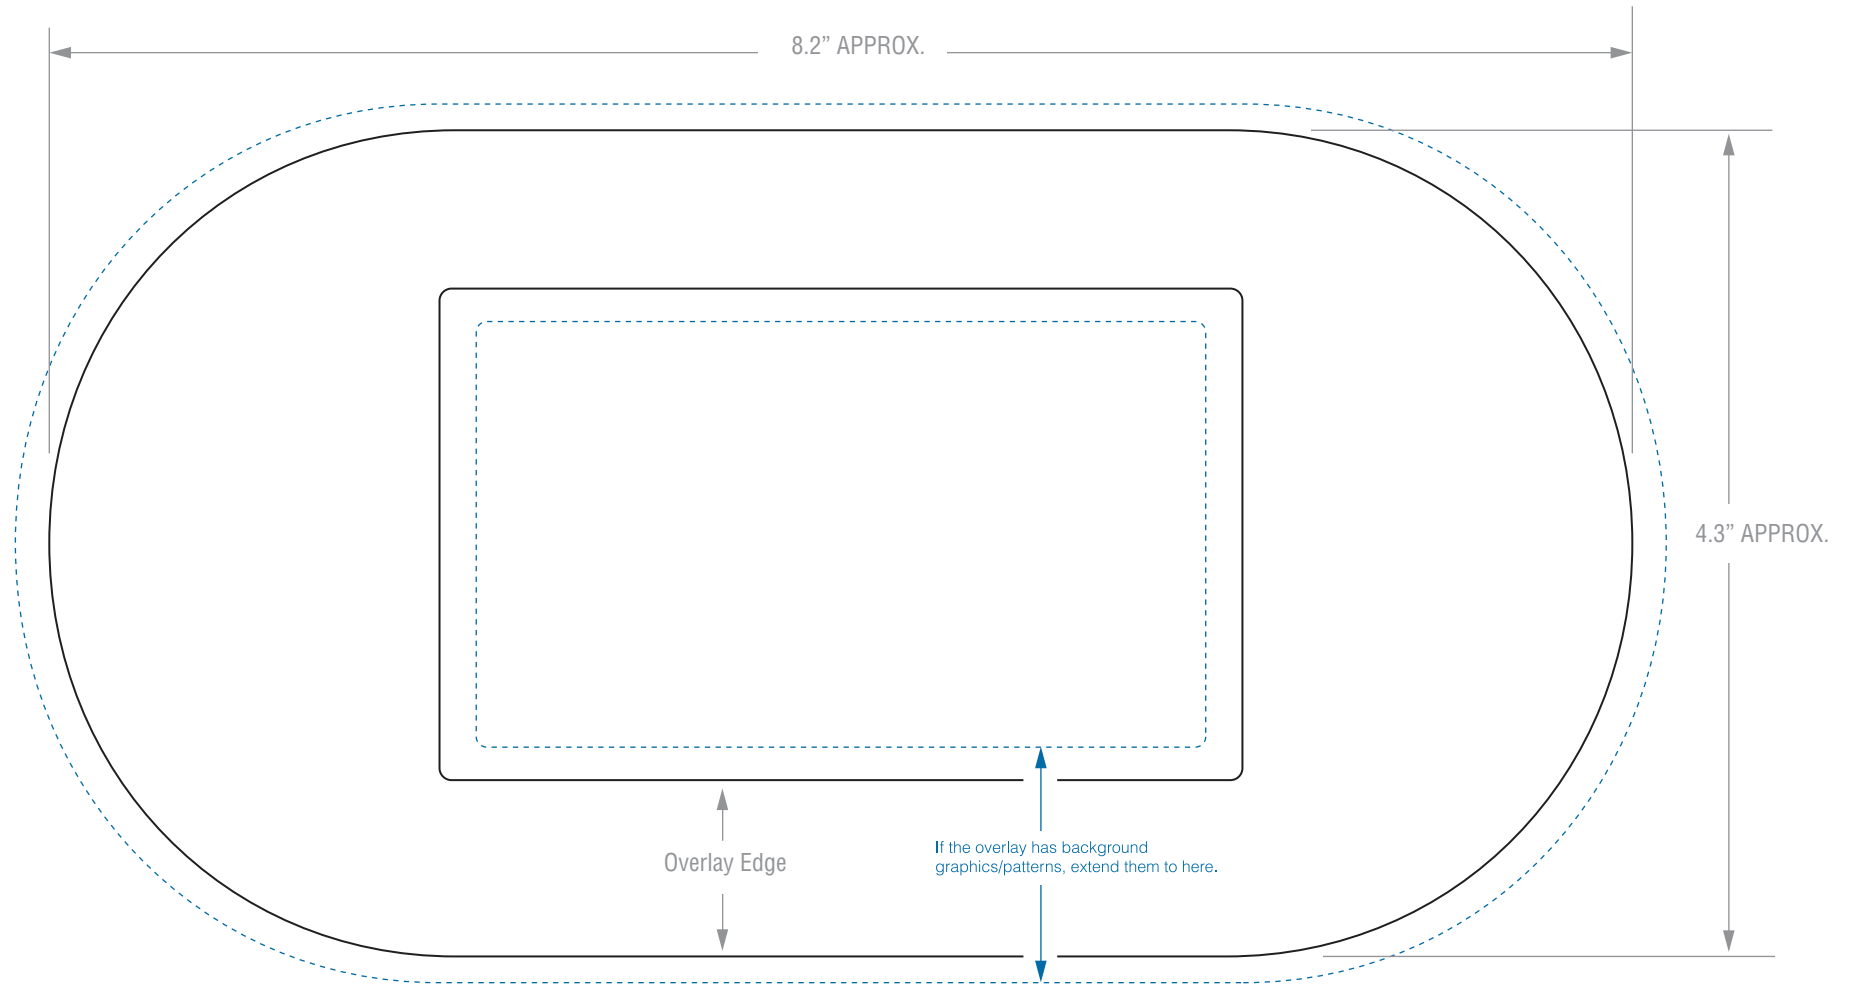

# Overlay Graphics Template (spaTouch 2)

Use this to create overlay graphics only. Do not use this template to create a die cutting tool.

PRODUCT DRAWINGS  
© 2018 BALBOA WATER GROUP

CONFIDENTIAL

BALBOA WATER GROUP  
COPY RIGHTED