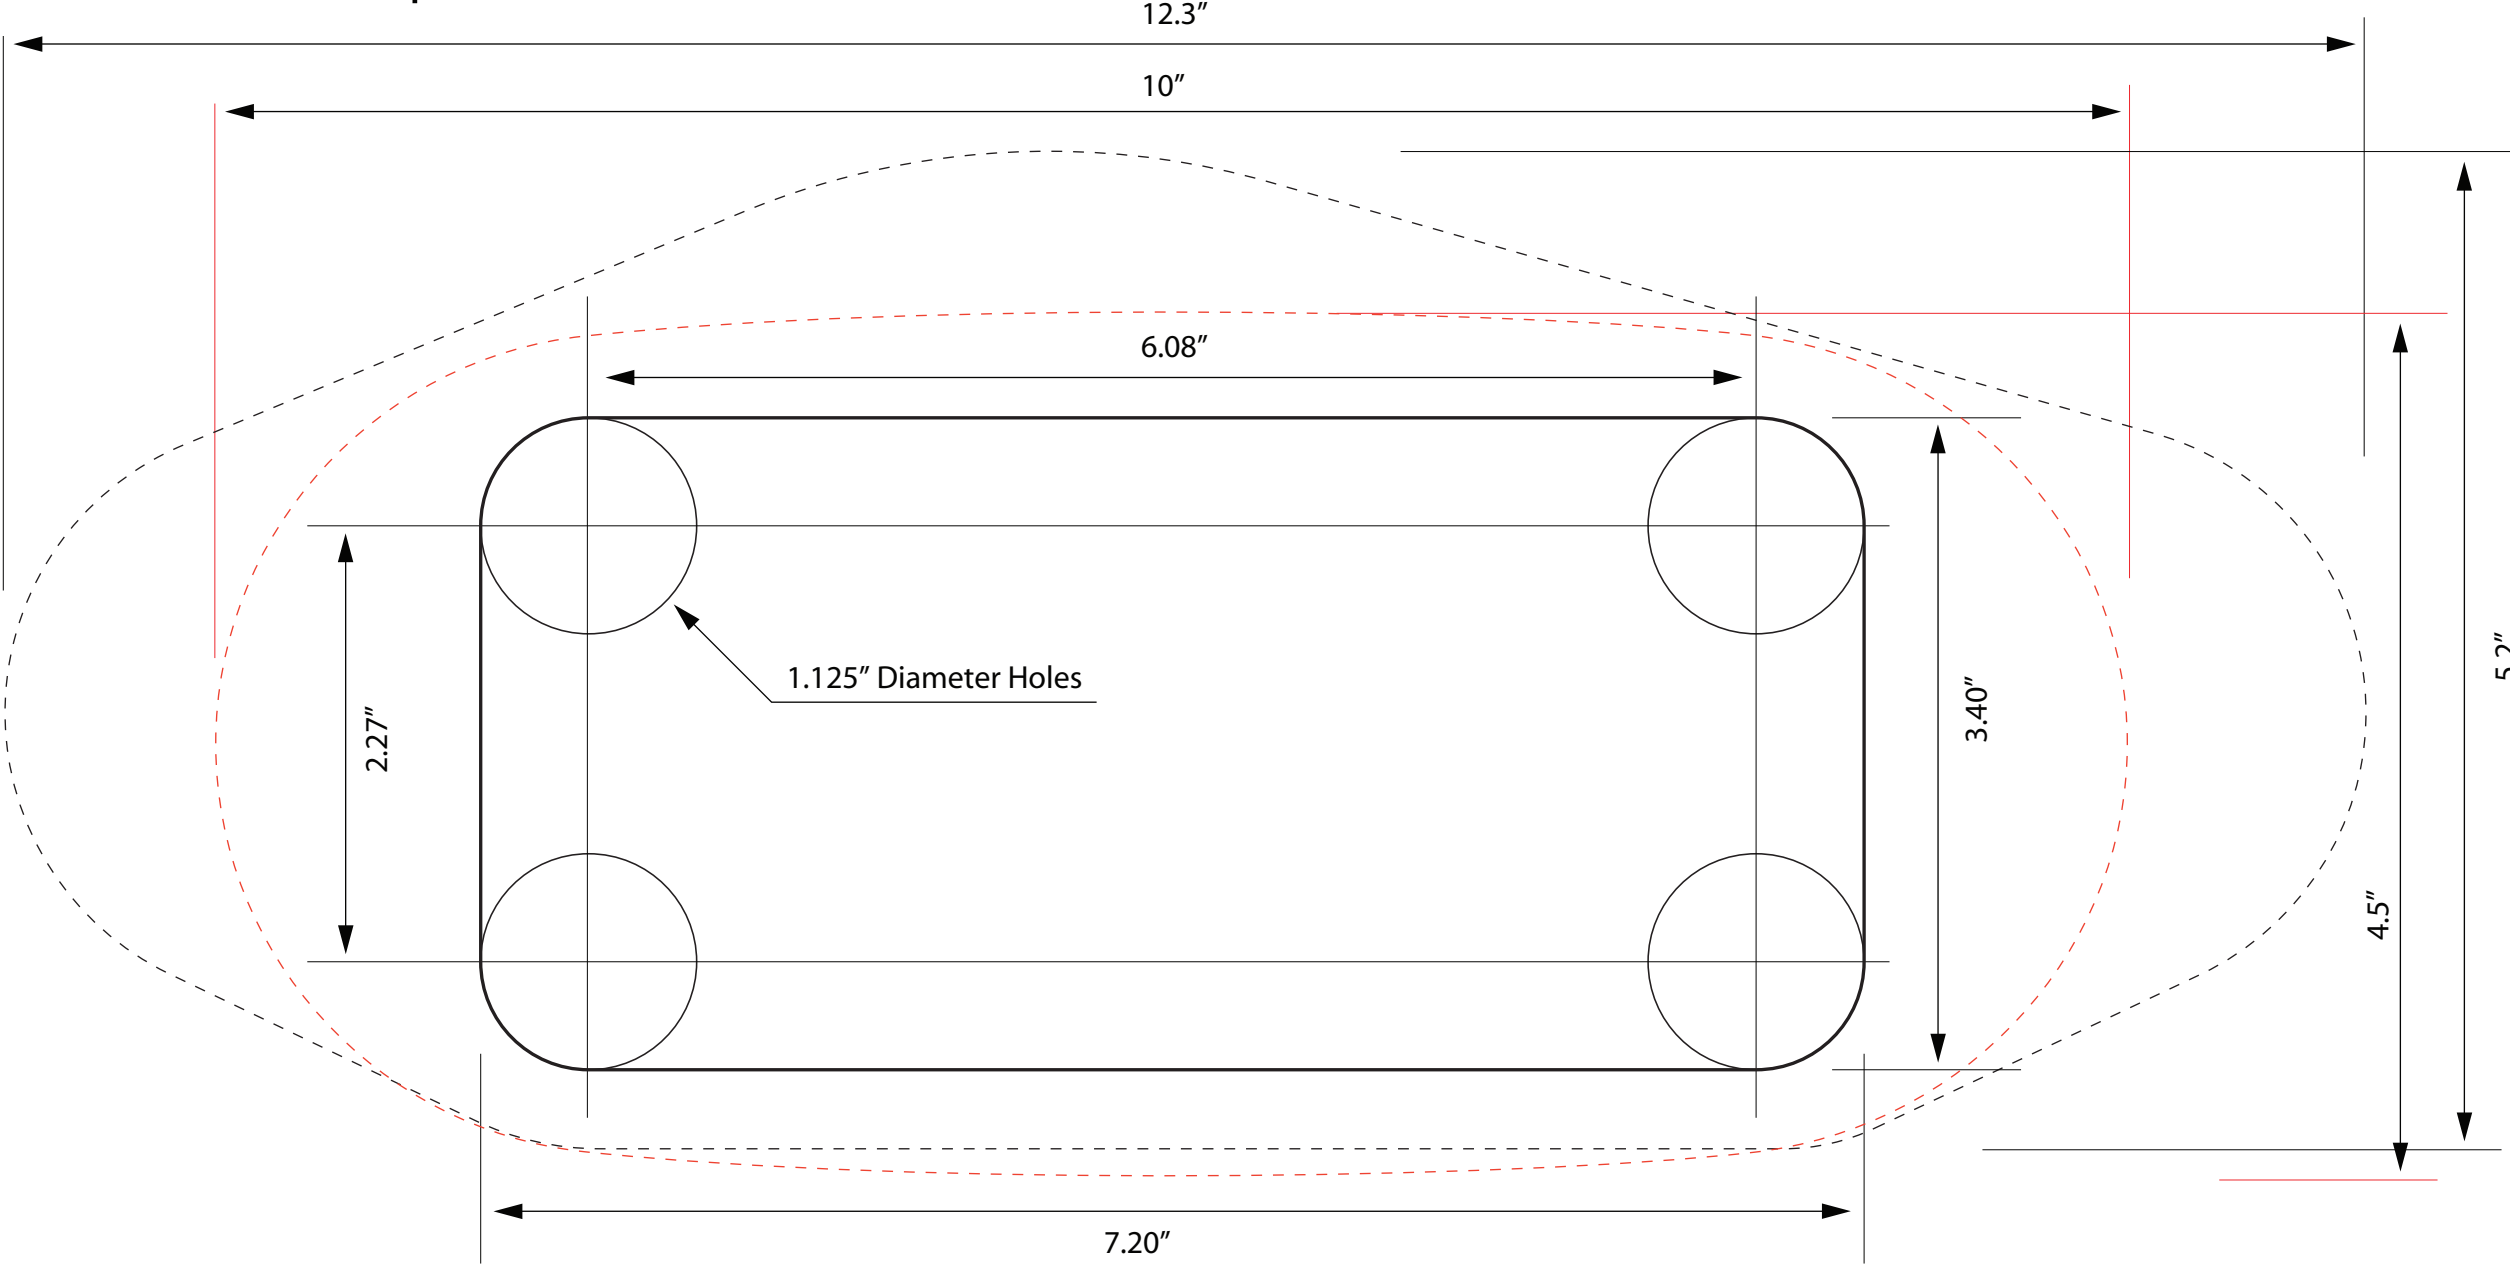

# TP900 Cutout Template

Note:  
To print actual size, set Page Scaling to NONE in the Acrobat print dialog.