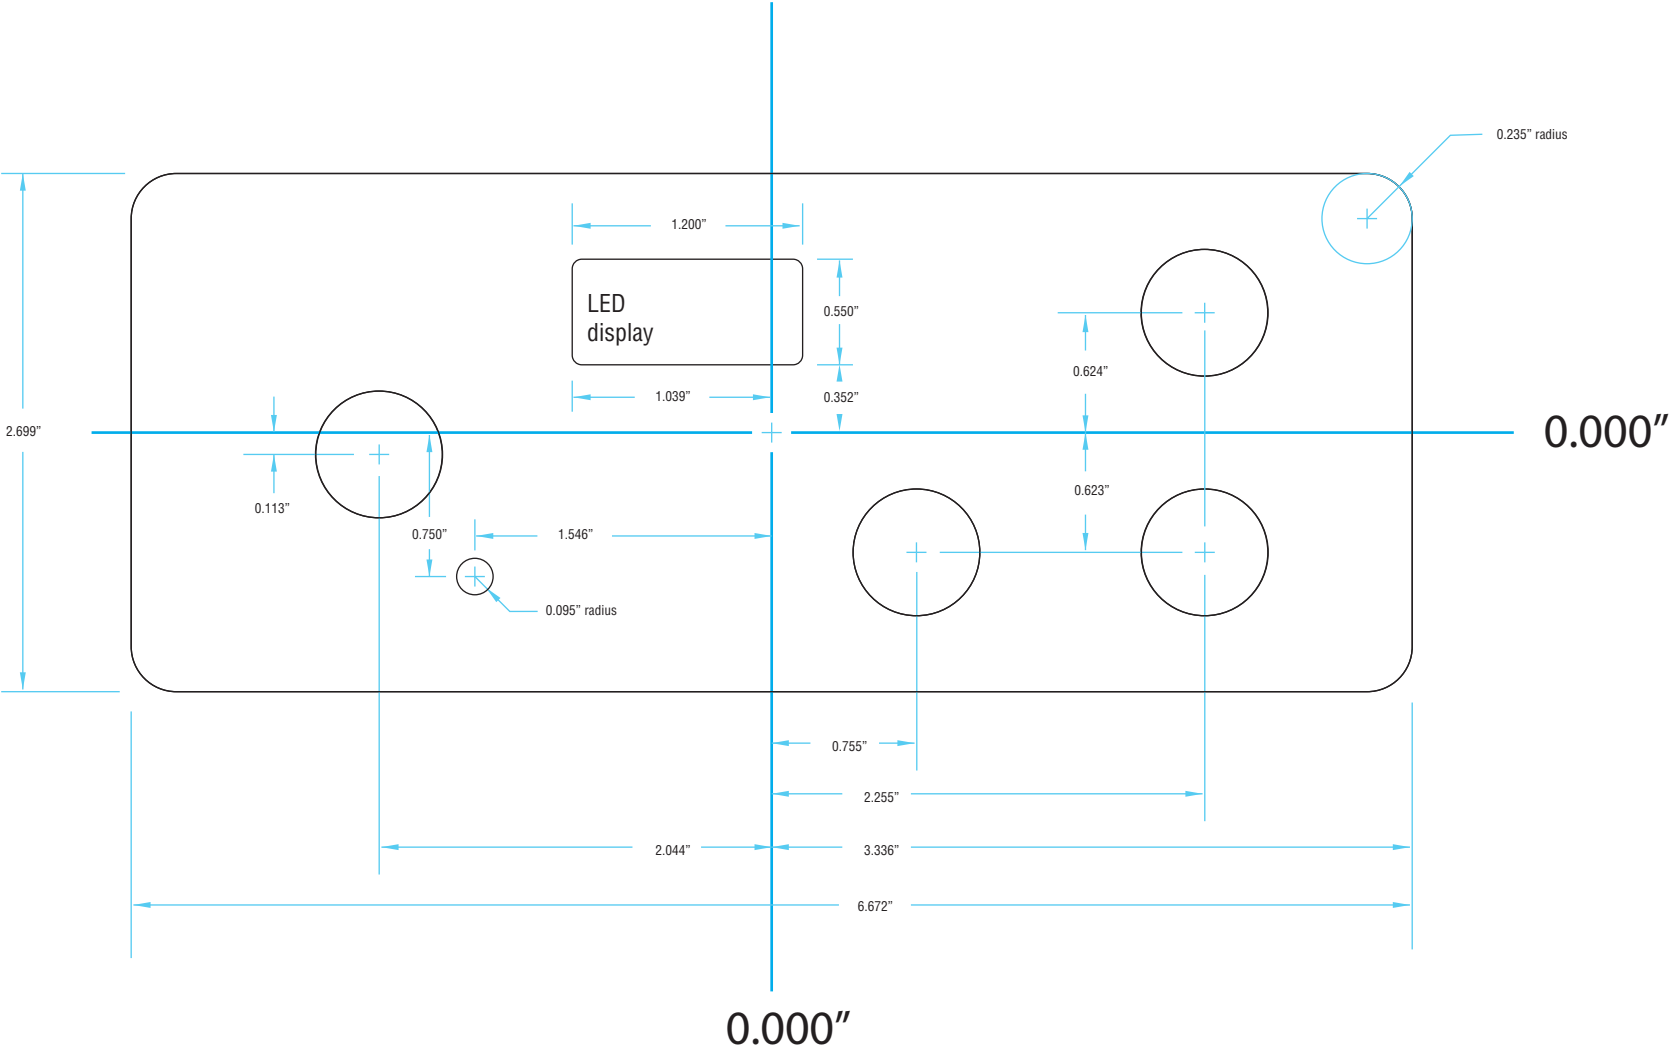

Overlay Template (VL404)

Use this to create overlay graphics only. Do not use this template to create a die cutting tool.

PROPRIETARY AND CONFIDENTIAL

THIS DRAWING CONTAINS INFORMATION WHICH IS THE PROPRIETARY PROPERTY OF BALBOA WATER GROUP. REPRODUCTION IN WHOLE OR IN PART WITHOUT EXPRESS WRITTEN PERMISSION IS PROHIBITED.