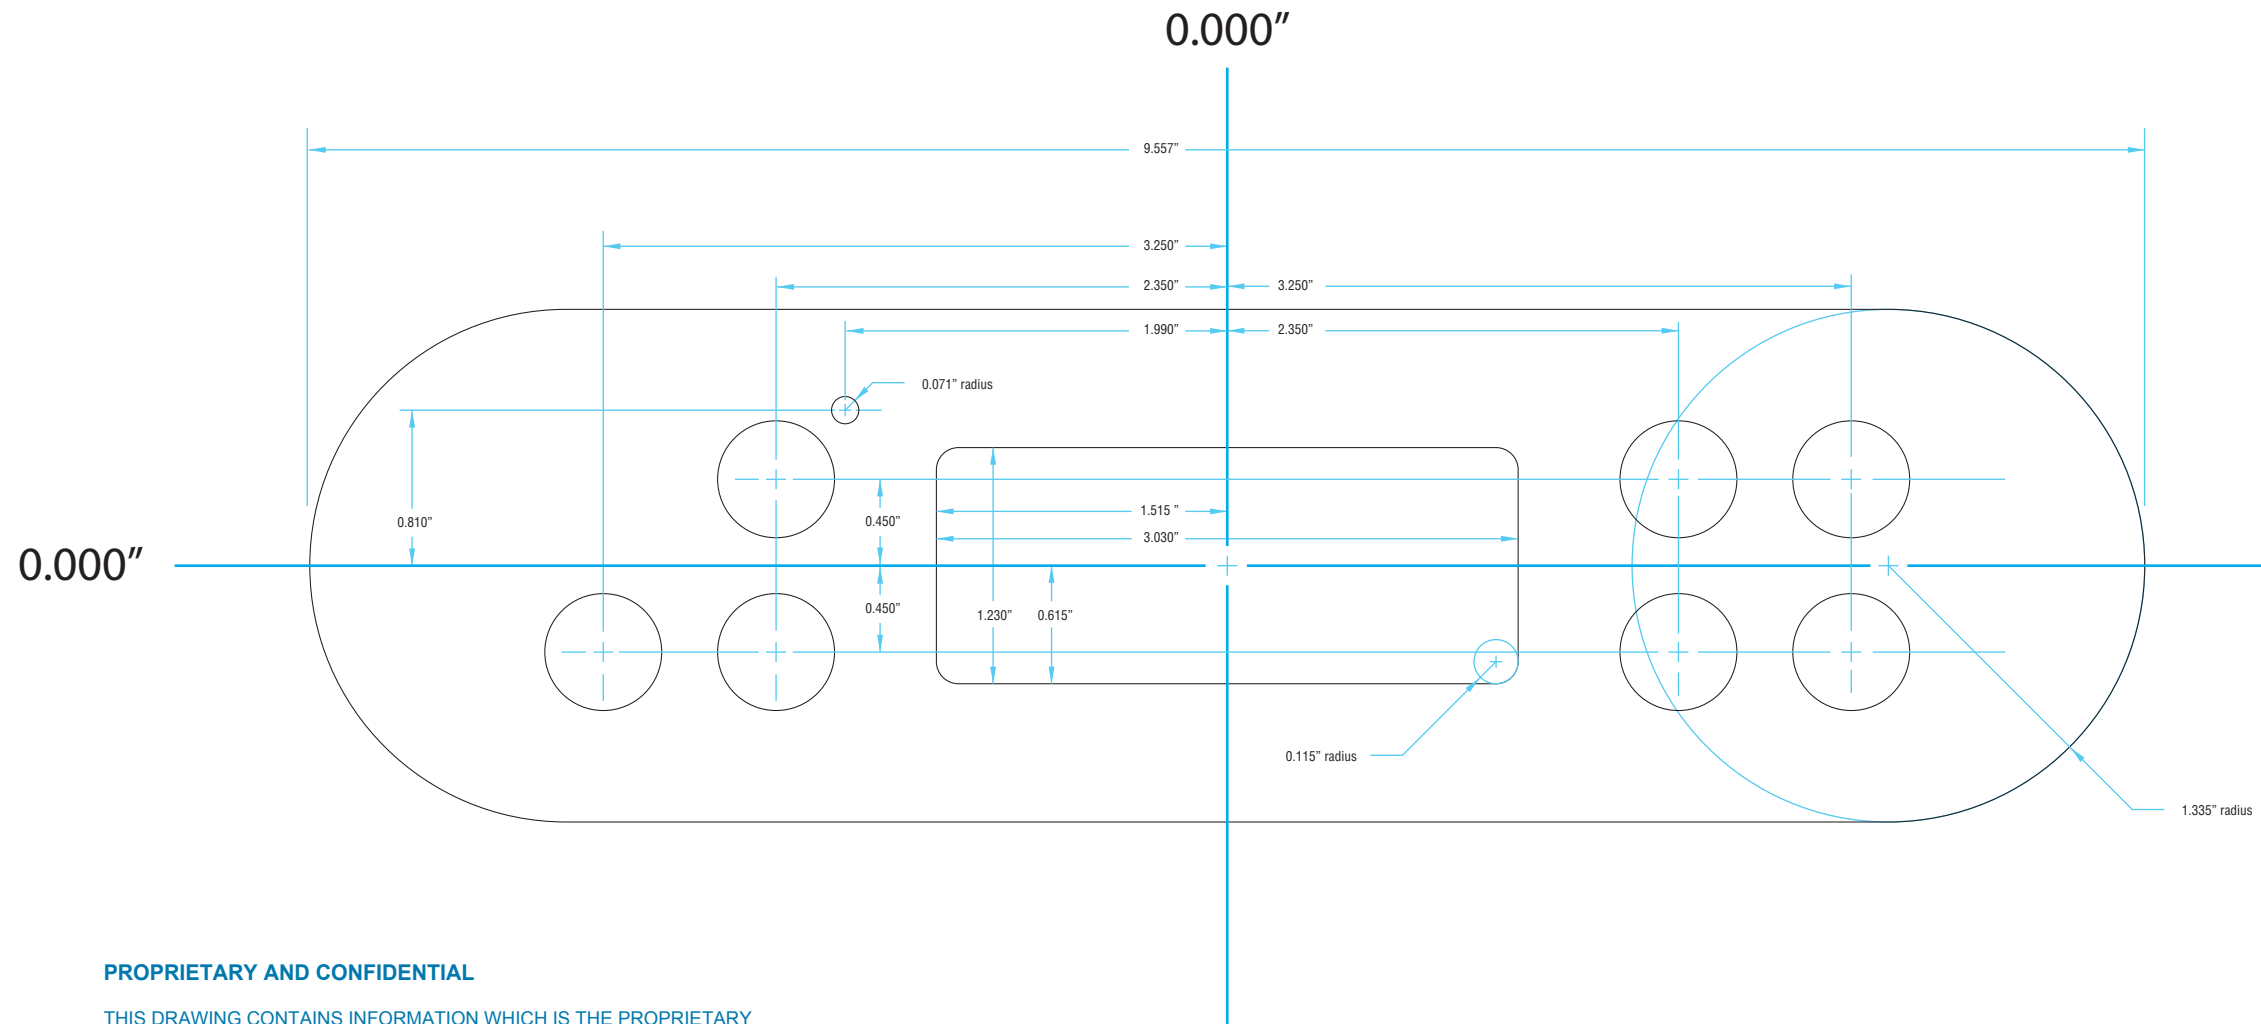

Overlay Graphics Template (VL700S)

Use this to create overlay graphics only. Do not use this template to create a die cutting tool.

PROPRIETARY AND CONFIDENTIAL

THIS DRAWING CONTAINS INFORMATION WHICH IS THE PROPRIETARY PROPERTY OF BALBOA WATER GROUP. REPRODUCTION IN WHOLE OR IN PART WITHOUT EXPRESS WRITTEN PERMISSION IS PROHIBITED.