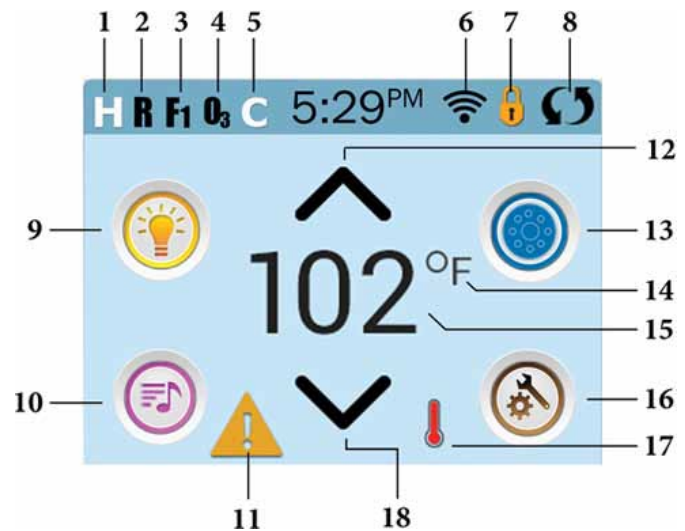

spaTouch™

The all NEW touchscreen panel

Your phone, car, microwave, thermostat all have them and now your tub does! Almost all new electronic devices today have touch screen interfaces. Now with Balboa's SpaTouch™, your tub can have one too!

Based on Balboa's patented touch panel technology, the new SpaTouch™ is the next breakthrough in ease of operation for hot tubs. The intuitive screens make controlling your tub a breeze!

OVERLAY DIMENSIONS

ICON SPECIFICATIONS

1. H = High Temperature Range
2. R = Ready Mode
3. F1 = Filter Cycle 1 Running
4. O3 = Ozone Running
5. C = Cleanup Cycle
6. Wi-Fi Signal Indicator
7. Lock Indicator Icon
8. Invert Screen
9. Light Icon = Turns On/Off
10. Music Icon = Press To Enter Music Screen
11. Message Waiting Indicator
12. Set Temperature Up
13. Spa Equipment Control Icon
14. Temperature Scale (F/C)
15. Current Water Temperature
16. Settings Icon
17. Heat Indicator
18. Set Temperature Down