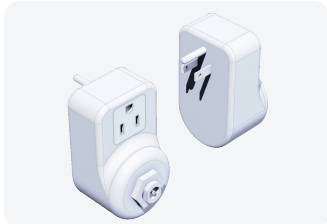

Part #: 5833MB-PC

Chrome Micro Bubbles Bath
Plastic Kit

*Chrome components not pictured

Tubing / Hose

Part #: 63038

3/8" ID white vinyl tubing x
200 linear feet

Part #: 63411

3/4" ID white vinyl tubing x
100 linear feet

Part #: 63016

1/8" ID red air button tubing
x 500 linear feet

Part #: 63096

Clamp for 3/8" ID Tubing

Part #: 63098

Clamp for 3/4" ID Tubing

Part #: 63099

Clamp for 1" ID Tubing

Controls 120v Pneumatic

Part #: 99636

On/Off control with 20-minute timer

Part #: 99633

On/Off control with 20-minute timer

Part #: 99638

Optional remote control for 99633

Part #: 13082-CW

White air button

Part #: 13073-CW

White air button with 90-degree tubing connection

Part #: 13085-PC

Chrome air button

Part #: 13073-PC

Chrome air button with 90-degree tubing connection

Contact a sales representative
United States - sales@balboawater.com
Europe - europe@balboawater.com