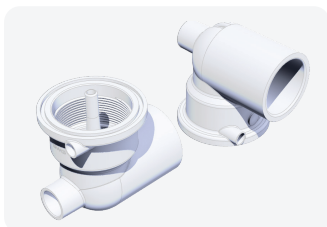

Bath Products

River System

Pumps - 120v/60hz

Part #: 1050258

WOW Pump 2.9 Amp 4 Pole
Air Switch and cord with
nema plug
U.S. Patent 6464471

Pump Unions

Part #: 2614022

1-1/2" Pump union

Part #: 30191-PC

Suction Lo Pro Cover
(Rated 67/109 GPM)

Part #: 30139-V

Wall fitting

Part #: 30193-V

Optional Gasket

Part #: 30143-V

1-1/2" Threaded Suction
elbow x 1/2"S

Part #: 73890

3/8" Barb EL x 1/2" SPG

Part #: 302200-CW

Slimline Suction cover /
wall fitting

Part #: 302200-PC

Slimline Suction cover /
wall fitting

Part #: 282401-CW

Slimline Suction Metal ring

Part #: 282401-PC

Slimline Suction Metal ring

Part #: 302201

Slimline Suction elbow x
1/2" S

Contact a sales representative
United States - sales@balboawater.com
Europe - europe@balboawater.com

Balboa
2020 Piper Ranch Road, Suite 150
San Diego, CA 92154
Phone: 714.384.0384
www.balboawater.com
Specifications subject to change without notice.