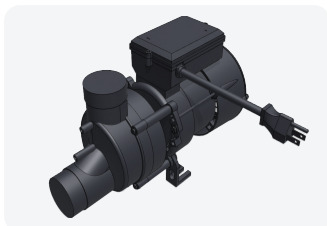

Bath Products

River System

Pumps - 120v/60hz

Part #: 1050258

WOW Pump 2.9 Amp 4 Pole
Air Switch and cord with
nema plug
U.S. Patent 6464471

Pump Unions

Part #: 2614022

1-1/2" Pump union

Part #: 3320251

1-1/2" 65 degree pump
union

Part #: 3320601

Pump Tee Union x 1" S

Part #: 72602

3/4" Barb x 1" SPG Special
Fittings

Part #: 73403

3/4" Wye Fitting

Part #: 73871

Tee (2) 3/4" SB x 1/2"S

Part #: 31-9119

Plug for 3/8" barb

Jets

Part #: 202331-CL

JB 3/8" SB x 3/4" SB Clear

Part #: 202328-CL

JB 3/8" SB x 1/2" SPG Clear

Part #: 20376-V

Trimline wall fitting

Part #: 23486-CW

Flat River Jet Escutcheon

Part #: 23405-CW

Trimline Escutcheon /
Eyeball

Part #: 20480-CW