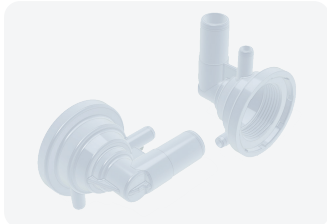

Bath Products

River System

Pumps - 120v/60hz

Part #: 1050258

WOW Pump 2.9 Amp 4 Pole
Air Switch and cord with
nema plug
U.S. Patent 6464471

Pump Unions

Part #: 2614022

1-1/2" Pump union

Part #: 3320251

1-1/2" 65 degree pump
union

Part #: 3320601

Pump Tee Union x 1" S

Part #: 72602

3/4" Barb x 1" SPG Special
Fittings

Part #: 73403

3/4" Wye Fitting

Part #: 73871

Tee (2) 3/4" SB x 1/2"S

Part #: 31-9119

Plug for 3/8" barb

Jets

Part #: 202331-CL

JB 3/8" SB x 3/4" SB Clear

Part #: 202328-CL

JB 3/8" SB x 1/2" SPG Clear

Part #: 20376-V

Trimline wall fitting

Part #: 23486-CW

Flat River Jet Escutcheon

Part #: 23405-CW

Trimline Escutcheon /
Eyeball

Part #: 20480-CW