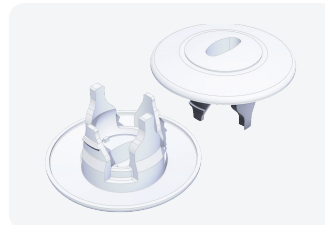

Bath Products

River System

Pumps - 120v/60hz

Part #: 1050258

WOW Pump 2.9 Amp 4 Pole
Air Switch and cord with
nema plug
U.S. Patent 6464471

Pump Unions

Part #: 2614022

1-1/2" Pump union

Part #: 3320251

1-1/2" 65 degree pump
union

Part #: 3320601

Pump Tee Union x 1" S

Part #: 72602

3/4" Barb x 1" SPG Special
Fittings

Part #: 73403

3/4" Wye Fitting

Part #: 73871

Tee (2) 3/4" SB x 1/2"S

Part #: 31-9119

Plug for 3/8" barb

Jets

Part #: 202331-CL

JB 3/8" SB x 3/4" SB Clear

Part #: 202328-CL

JB 3/8" SB x 1/2" SPG Clear

Part #: 20376-V

Trimline wall fitting

Part #: 23486-CW

Flat River Jet Escutcheon

Part #: 23405-CW

Trimline Escutcheon /
Eyeball

Part #: 20480-CW