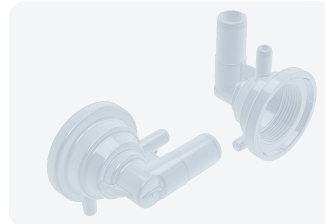

Bath Products

River System

Pumps - 120v/60hz

Part #: 1050258

WOW Pump 2.9 Amp 4 Pole
Air Switch and cord with
nema plug
U.S. Patent 6464471

Pump Unions

Part #: 2614022

1-1/2" Pump union

Part #: 3320251

1-1/2" 65 degree pump
union

Part #: 3320601

Pump Tee Union x 1" S

Part #: 72602

3/4" Barb x 1" SPG Special
Fittings

Part #: 73403

3/4" Wye Fitting

Part #: 73871

Tee (2) 3/4" SB x 1/2"S

Part #: 31-9119

Plug for 3/8" barb

Jets

Part #: 202331-CL

JB 3/8" SB x 3/4" SB Clear

Part #: 202328-CL

JB 3/8" SB x 1/2" SPG Clear

Part #: 20376-V

Trimline wall fitting

Part #: 23486-CW

Flat River Jet Escutcheon

Part #: 23405-CW

Trimline Escutcheon /
Eyeball

Part #: 20480-CW