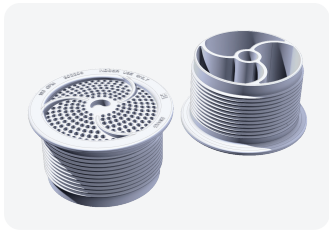

White air button with 90degree tubing connection

Part #: 13085-PC

Chrome air button

Part #: 13073-PC

Chrome air button with 90 degree tubing connection

Suctions

Part #: 30191-CW

Suction Lo Pro Cover
(Rated 67/109 GPM)

Part #: 30191-PC

Suction Lo Pro Cover
(Rated 67/109 GPM)

Part #: 30139-V

Wall fitting

Part #: 30193-V

Optional Gasket

Part #: 30143-V

1-1/2" Threaded Suction
elbow x 1/2"S

Part #: 73890

3/8" Barb EL x 1/2" SPG

Part #: 302200-CW

Slimline Suction cover /
wall fitting

Part #: 302200-PC

Slimline Suction cover /
wall fitting

Part #: 282401-CW

Slimline Suction Metal ring

Part #: 282401-PC

Slimline Suction Metal ring

Part #: 302201

Slimline Suction elbow x
1/2" S

Contact a sales representative
United States - sales@balboawater.com
Europe - europe@balboawater.com

Balboa
2020 Piper Ranch Road, Suite 150
San Diego, CA 92154
Phone: 714.384.0384
www.balboawater.com
Specifications subject to change without notice.