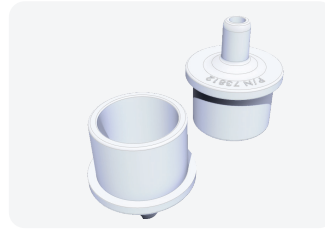

## Air Control / Check Valves

**Part #: 41140**

1/2" S 20mm Filtered Check valve

**Part #: 10316-V**

(2) 3/8" SB x 1/2" SPG for 41140

**Part #: 41122**

3/8" Barb Filtered Check valve with Light Spring

**Part #: 13643-CW**

A/C Silent SF Smooth capw/1/2" S EI

**Part #: 13643-PC**

A/C Silent SF Smooth capw/1/2" S EI

**Part #: 13676-CW**

Smooth 1/2" S x 1/2 Turn Silent air control

**Part #: 13676-PC**

Smooth 1/2" S x 1/2 Turn Silent air control

## Manifolds

**Part #: 72082**

(8) 3/8" barbs x 1" SPG x 1" S with cap

**Part #: 72016**

(6) 3/8" Smooth Barb x (2) 1/2" S

**Part #: 10316-V**  
(2) 3/8" SB x 1/2" SPG for 41140

**Part #: 73812**  
3/8" SB x 1" SPG x 3/4" ID

**Part #: 73818**  
Barb-3/8" x 1/2"SPG

**Part #: 73893**  
3/8" Barb Tee