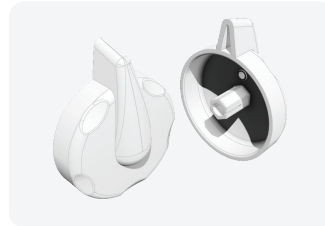

## Optional Bidet Jet - On/Off

---

**Part #: 30-2683WHT**

Neck / Bidet Jet Handle

**Part #: 30-2683PC**

Neck / Bidet Jet Handle

**Part #: 30-2682**

Adjustable Neck / Bidet Jet Fitting

**Part #: 50-2681LA**

Adjustable Jet body less air barb x 1/2" S

## ON/OFF Valve - Back Jets

**Part #: 43030**

1" ON/ Off valve tee

**Part #: 43067-CW**

Valve Handle 5 scallop / pointer