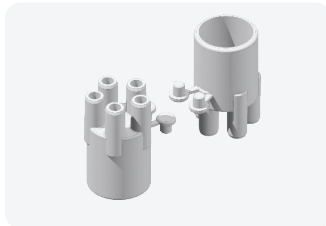

## Manifolds

---

**Part #: 72082**

(8) 3/8" barbs x 1" SPG x 1"S with cap

**Part #: 72004**

(4) 3/8" SB x 1" SPG

**Part #: 72005**

(5) 3/8" SB x 1" SPG

## Air Jets

---

**Part #: 132020-V**

Air Jet x 3/8" SB  
U.S. Patent #9066634

**Part #: 31-9119**

Plug for 132020-V

**Part #: 132020-3**

Cloud jet 1/8" Inst. Rod