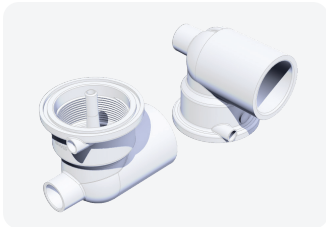

## Suctions

**Part #: 30191-CW**

Suction Lo Pro Cover  
(Rated 67/109 GPM)

**Part #: 30191-PC**

Suction Lo Pro Cover  
(Rated 67/109 GPM)

**Part #: 30139-V**

Wall fitting

**Part #: 30193-V**

Optional Gasket

**Part #: 30143-V**

1-1/2" Threaded Suction  
elbow x 1/2"S

**Part #: 73890**

3/8" Barb EL x 1/2" SPG

**Part #: 302200-CW**

Slimline Suction cover /  
wall fitting

**Part #: 302200-PC**