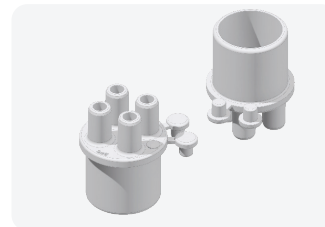

## Air System Parts

## Check Valves

---

**Part #: 42235U**

C/V-1" Unionized w 1/4lb spring

**Part #: 42156**

C/V-1.5" Unionized with 3/32lb spring

## Manifolds

---

**Part #: 72082**

(8) 3/8" barbs x 1" SPG x 1"S with cap

**Part #: 72004**

(4) 3/8" SB x 1" SPG

**Part #: 72005**

(5) 3/8" SB x 1" SPG