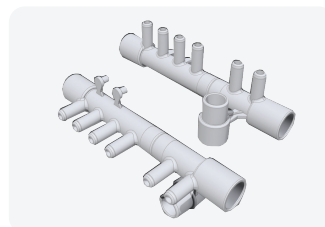

## Pump Unions

---

**Part #: 3320601**

Pump Tee Union x 1" S

**Part #: 2614022**

1-1/2" Pump  
union

**Part #: 3320251**

1-1/2" 65 degree pump  
union

## Air Control / Check Valves

**Part #: 41140**

1/2" S 20mm Filtered Check valve

**Part #: 10316-V**

(2) 3/8" SB x 1/2" SPG for 41140

**Part #: 41122**

3/8" Barb Filtered Check valve with Light Spring

**Part #: 13643-CW**

A/C Silent SF Smooth capw/1/2" S EI

**Part #: 13643-PC**

A/C Silent SF Smooth capw/1/2" S EI

**Part #: 13676-CW**

Smooth 1/2" S x 1/2 Turn Silent air control

**Part #: 13676-PC**

Smooth 1/2" S x 1/2 Turn Silent air control

## Manifolds

**Part #: 72082**

(8) 3/8" barbs x 1" SPG x 1" S with cap

**Part #: 72016**

(6) 3/8" Smooth Barb x (2) 1/2" S

**Part #: 10316-V**  
(2) 3/8" SB x 1/2" SPG for 41140

**Part #: 73812**  
3/8" SB x 1" SPG x 3/4" ID