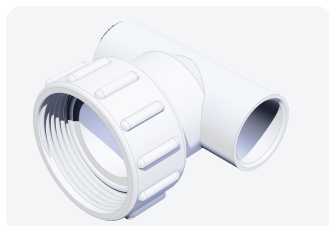

## Pumps - Air Switch & Cord with Nema Plug 120v/60hz

---

**Part #: 1010031**

Bulk pack  
5.5 Amp  
U.S. Patent # 6464471

**Part #: 1050031**

Single pack  
5.5 Amp  
U.S. Patent # 6464471

**Part #: 1010032**

Bulk pack  
7.5 Amp  
U.S. Patent # 6464471

**Part #: 1050032**

Single Pack  
7.5 Amp  
U.S. Patent # 6464471

**Part #: 1216001**

WOW pump Vibration  
mount (3 per pump re-  
quired)

## Pump Unions

---

**Part #: 3320601**

Pump Tee Union x 1" S

**Part #: 2614022**

1-1/2" Pump  
union

**Part #: 3320251**

1-1/2" 65 degree pump  
union

## Air Control / Check Valves

**Part #: 41140**

1/2" S 20mm Filtered Check valve

**Part #: 10316-V**

(2) 3/8" SB x 1/2" SPG for 41140

**Part #: 41122**

3/8" Barb Filtered Check valve with Light Spring

**Part #: 13643-CW**