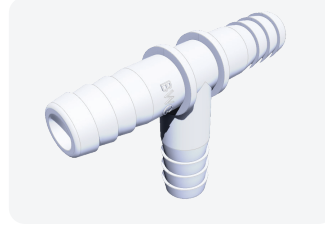

A/C Silent SF Smooth capw/1/2" S EI

**Part #: 13643-PC**

A/C Silent SF Smooth capw/1/2" S EI

**Part #: 13676-CW**

Smooth 1/2" S x 1/2 Turn Silent air control

**Part #: 13676-PC**

Smooth 1/2" S x 1/2 Turn Silent air control

## Manifolds

**Part #: 72082**

(8) 3/8" barbs x 1" SPG x 1" S with cap

**Part #: 72016**

(6) 3/8" Smooth Barb x (2) 1/2" S

**Part #: 10316-V**  
(2) 3/8" SB x 1/2" SPG for 41140

**Part #: 73812**  
3/8" SB x 1" SPG x 3/4" ID

**Part #: 73818**  
Barb-3/8" x 1/2"SPG

**Part #: 73893**  
3/8" Barb Tee