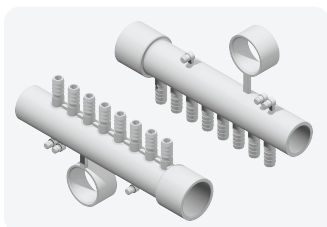

## Pump Unions

---

**Part #: 3320601**

Pump Tee Union x 1" S

**Part #: 2614022**

1-1/2" Pump  
union

**Part #: 3320251**

1-1/2" 65 degree pump  
union

## Air Control / Check Valves

**Part #: 41140**

1/2" S 20mm Filtered Check valve

**Part #: 10316-V**

(2) 3/8" SB x 1/2" SPG for 41140

**Part #: 41122**

3/8" Barb Filtered Check valve with Light Spring

**Part #: 13643-CW**

A/C Silent SF Smooth capw/1/2" S EI

**Part #: 13643-PC**

A/C Silent SF Smooth capw/1/2" S EI

**Part #: 13676-CW**

Smooth 1/2" S x 1/2 Turn Silent air control

**Part #: 13676-PC**

Smooth 1/2" S x 1/2 Turn Silent air control

## Manifolds

**Part #: 72082**

(8) 3/8" barbs x 1" SPG x 1" S with cap

**Part #: 72016**

(6) 3/8" Smooth Barb x (2) 1/2" S

**Part #: 10316-V**  
(2) 3/8" SB x 1/2" SPG for 41140

**Part #: 73812**  
3/8" SB x 1" SPG x 3/4" ID