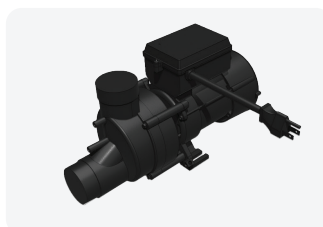

## Pumps - Air Switch & Cord with Nema Plug 120v/60hz

---

**Part #: 1010031**

Bulk pack  
5.5 Amp  
U.S. Patent # 6464471

**Part #: 1050031**

Single pack  
5.5 Amp  
U.S. Patent # 6464471

**Part #: 1010032**

Bulk pack  
7.5 Amp  
U.S. Patent # 6464471

**Part #: 1050032**

Single Pack  
7.5 Amp  
U.S. Patent # 6464471

**Part #: 1216001**

WOW pump Vibration  
mount (3 per pump re-  
quired)

## Pump Unions

---

**Part #: 3320601**

Pump Tee Union x 1" S

**Part #: 2614022**

1-1/2" Pump  
union

**Part #: 3320251**

1-1/2" 65 degree pump  
union

## Manifolds

**Part #: 72082**

(8) 3/8" barbs x 1" SPG x 1" S with cap

**Part #: 72016**

(6) 3/8" Smooth Barb x (2) 1/2" S

**Part #: 10316-V**  
(2) 3/8" SB x 1/2" SPG for 41140

**Part #: 73812**  
3/8" SB x 1" SPG x 3/4" ID