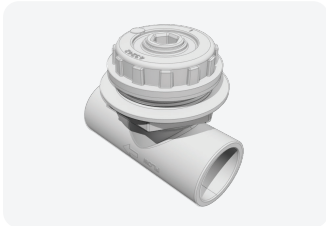

ON/OFF Valve - Back Jets

Part #: 43030

1" ON/ Off valve tee