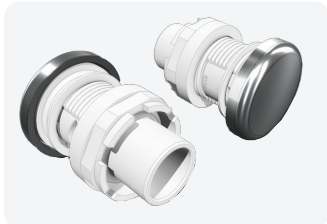

## Pump Unions

---

**Part #: 3320601**

Pump Tee Union x 1" S

**Part #: 2614022**

1-1/2" Pump  
union

**Part #: 3320251**

1-1/2" 65 degree pump  
union

## Air Control / Check Valves

**Part #: 41140**

1/2" S 20mm Filtered Check valve

**Part #: 10316-V**

(2) 3/8" SB x 1/2" SPG for 41140

**Part #: 41122**

3/8" Barb Filtered Check valve with Light Spring

**Part #: 13643-CW**

A/C Silent SF Smooth capw/1/2" S EI

**Part #: 13643-PC**

A/C Silent SF Smooth capw/1/2" S EI

**Part #: 13676-CW**

Smooth 1/2" S x 1/2 Turn Silent air control

**Part #: 13676-PC**

Smooth 1/2" S x 1/2 Turn Silent air control

## Manifolds

**Part #: 72082**

(8) 3/8" barbs x 1" SPG x 1" S with cap

**Part #: 72016**

(6) 3/8" Smooth Barb x (2) 1/2" S

**Part #: 10316-V**  
(2) 3/8" SB x 1/2" SPG for 41140

**Part #: 73812**  
3/8" SB x 1" SPG x 3/4" ID