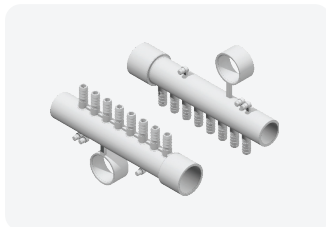

## Check Valves

---

**Part #: 42235U**

C/V-1" Unionized w 1/4lb spring

**Part #: 42156**

C/V-1.5" Unionized with 3/32lb spring

## Manifolds

---

**Part #: 72082**

(8) 3/8" barbs x 1" SPG x 1"S with cap

**Part #: 72004**

(4) 3/8" SB x 1" SPG

**Part #: 72005**

(5) 3/8" SB x 1" SPG