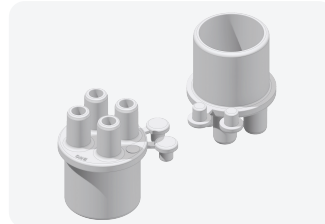

Slimline Suction cover /
wall fitting
Standard

Part #: 282401-CW

Slimline Suction Metal ring

Part #: 282401-PC

Slimline Suction Metal ring

Part #: 302201

Slimline Suction elbow x
1/2"S

Part #: 73890

3/8" Barb EL x 1/2" SPG
Slimline

Sanitation

Part #: 59125-KIT

UltraZO3ne 120V/60hz with
Piggyback plug

Manifolds

Part #: 72082

(8) 3/8" barbs x 1" SPG x 1"S with cap

Part #: 72005

(5) 3/8" SB x 1" SPG

Part #: 73818

Barb-3/8" x 1/2"SPG

Part #: 72004

(4) 3/8" SB x 1" SPG

Part #: 72016

(6) 3/8"SB x (2) 1/2"S

Part #: 73893