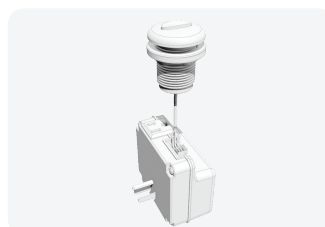

Part #: 99620-CW

On/Off with 20 minute
Timer
Electronic