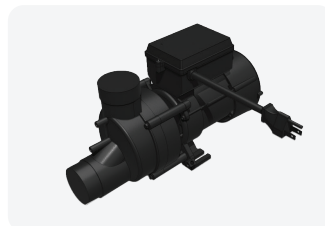

Bath Products

Whirlpool System

Pumps - Air Switch & Cord with Nema Plug 120v/60hz

Part #: 1010031

Bulk pack
5.5 Amp
U.S. Patent # 6464471

Part #: 1050031

Single pack
5.5 Amp
U.S. Patent # 6464471

Part #: 1010032

Part #: 1034002

Bulk Pack
13 Amp
U.S. Patent # 6464471

Part #: 1074002

Single Pack
13 Amp
U.S. Patent # 6464471

Part #: 1216001

WOW Anti-Vibration mount
(3 per pump required)

Part #: 99135-CW

8 jet Select-A-Flow x

Part #: 73890

3/8" Barb EL x 1/2" SPG

Pump Unions

Part #: 3320601

Pump Tee Union x 1" S

Part #: 2614022

1-1/2" Pump union

Part #: 3320251

1-1/2" 65 degree pump union

Part #: 92030

Pump Tee Union x 26mm SB

Part #: 30145-V

1-1/2" Street Elbow

Part #: 406-015

1-1/2"S x 1-1/2"S Elbow

Air Controls / Check Valves