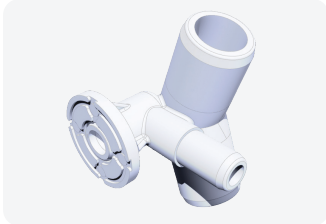

Part #: 13082-CW

White air button

Part #: 13085-PC

Chrome air button

Part #: 13073-CW

White air button with
90-degree tubing
connection

Part #: 13073-PC

Chrome air button
with 90-degree tubing
connection

H2Zero Jets

Part #: 20625C-V

H2Zero Water Jet x $\frac{3}{4}$ " SB

US Patent #9526672

Part #: 20629-CW

Cap for H2Zero Water Jet

Part #: 47321900

Plug for 20625C-V