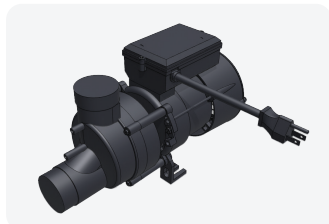

Bulk pack
7.5 Amp
U.S. Patent # 6464471

Part #: 1050032

Single Pack
7.5 Amp
U.S. Patent # 6464471

Part #: 1011057

Bulk Pack
9 Amp
U.S. Patent # 6464471

Part #: 1051057

Single Pack
9 Amp
U.S. Patent # 6464471

Part #: 1034002

Bulk Pack
13 Amp
U.S. Patent # 6464471

Part #: 1074002

Single Pack
13 Amp
U.S. Patent # 6464471

Part #: 1216001

WOW Anti-Vibration mount
(3 per pump required)

Part #: 99135-CW

8 jet Select-A-Flow x

Part #: 73890

3/8" Barb EL x 1/2" SPG

Pump Unions

Part #: 3320601

Pump Tee Union x 1" S

Part #: 2614022

1-1/2" Pump union

Part #: 3320251

1-1/2" 65 degree pump union

Part #: 92030

Pump Tee Union x 26mm SB

Part #: 30145-V

1-1/2" Street Elbow

Part #: 406-015

1-1/2"S x 1-1/2"S Elbow

Air Controls / Check Valves