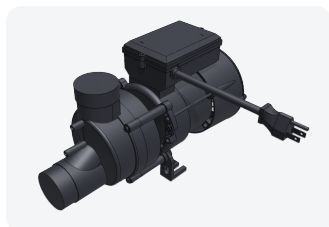

Part #: 1011057

Bulk Pack
9 Amp
U.S. Patent # 6464471