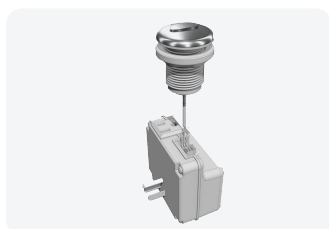

Part #: 63098

Clamp for 3/4\" ID Tubing

Part #: 63099

Clamp for 1\" ID Tubing

Controls - 120V Pneumatic / Electronic

Part #: 99636

On /Off
Pneumatic

Part #: 99633

On/Off with 20 minute timer
Pneumatic

Part #: 99638

Optional remote control for
99633

Part #: 99620-CW

On/Off with 20 minute
Timer
Electronic

Part #: 99620-PC

On/Off with 20 minute
Timer
Electronic

Air Buttons

Part #: 13082-CW

White air button

Part #: 13085-PC

Chrome air button

Part #: 13073-CW

White air button with
90-degree tubing
connection

Part #: 13073-PC

Chrome air button
with 90-degree tubing
connection