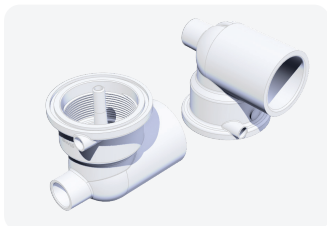

Suctions

Part #: 30191-CW

Suction Lo Pro Cover
(Rated 67/109 GPM)
Lo Profile

Part #: 30191-PC

Suction Lo Pro Cover
(Rated 67/109 GPM)
Lo Profile

Part #: 30139-V

Wall fitting
Lo Profile

Part #: 30193-V

Optional Gasket
Lo Profile

Part #: 30143-V

1-1/2" Threaded Suction
elbow x 1/2"S
Lo Profile

Part #: 73890

3/8" Barb EL x 1/2" SPG
Lo Profile

Part #: 30133-CW

100 GPM Suction cover
Standard

Part #: 30147-V