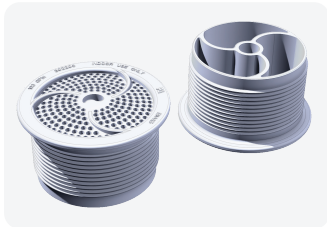

Optional Gasket
Lo Profile

Part #: 30143-V

1-1/2" Threaded Suction
elbow x 1/2"S
Lo Profile

Part #: 73890

3/8" Barb EL x 1/2" SPG
Lo Profile

Part #: 30133-CW

100 GPM Suction cover
Standard

Part #: 30147-V

Wall Fitting
Standard

Part #: 30115-V

Optional Gasket
Standard

Part #: 30141-V

1-1/2" Suction Elbow
Standard

Part #: 302200-CW

Slimline Suction cover /
wall fitting
Standard

Part #: 302200-PC

Slimline Suction cover /
wall fitting
Standard

Part #: 282401-CW

Slimline Suction Metal ring

Part #: 282401-PC

Slimline Suction Metal ring

Part #: 302201

Slimline Suction elbow x
1/2"S

Part #: 73890