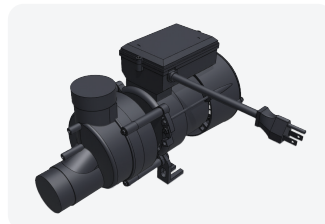

Bulk pack
7.5 Amp
U.S. Patent # 6464471

Part #: 1050032

Single Pack
7.5 Amp
U.S. Patent # 6464471

Part #: 1011057

Bulk Pack
9 Amp
U.S. Patent # 6464471

Part #: 1051057

Single Pack
9 Amp
U.S. Patent # 6464471

Part #: 1034002

Bulk Pack
13 Amp
U.S. Patent # 6464471

Part #: 1074002

Single Pack
13 Amp
U.S. Patent # 6464471

Part #: 1216001

WOW Anti-Vibration mount
(3 per pump required)

Part #: 99135-CW

8 jet Select-A-Flow x

Part #: 73890

3/8" Barb EL x 1/2" SPG

Pump Unions

Part #: 3320601

Pump Tee Union x 1" S

Part #: 2614022

1-1/2" Pump union

Part #: 3320251

1-1/2" 65 degree pump union

Part #: 92030

Pump Tee Union x 26mm SB

Part #: 30145-V

1-1/2" Street Elbow

Part #: 406-015

1-1/2"S x 1-1/2"S Elbow

Air Controls / Check Valves