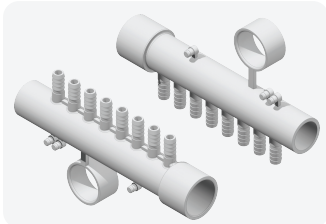

Slimline Suction cover /
wall fitting
Standard

Part #: 282401-CW

Slimline Suction Metal ring

Part #: 282401-PC

Slimline Suction Metal ring

Part #: 302201

Slimline Suction elbow x
1/2"S

Part #: 73890

3/8" Barb EL x 1/2" SPG
Slimline

Sanitation

Part #: 59125-KIT

UltraZO3ne 120V/60hz with
Piggyback plug

Manifolds

Part #: 72082

(8) 3/8" barbs x 1" SPG x 1"S with cap

Part #: 72005

(5) 3/8" SB x 1" SPG

Part #: 73818

Barb-3/8" x 1/2"SPG

Part #: 72004

(4) 3/8" SB x 1" SPG

Part #: 72016

(6) 3/8"SB x (2) 1/2"S

Part #: 73893