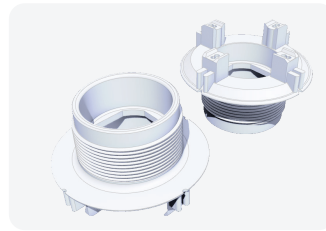

Optional Gasket
Lo Profile

Part #: 30143-V

1-1/2" Threaded Suction
elbow x 1/2"S
Lo Profile

Part #: 73890

3/8" Barb EL x 1/2" SPG
Lo Profile

Part #: 30133-CW

100 GPM Suction cover
Standard

Part #: 30147-V

Wall Fitting
Standard

Part #: 30115-V

Optional Gasket
Standard

Part #: 30141-V

1-1/2" Suction Elbow
Standard

Part #: 302200-CW

Slimline Suction cover /
wall fitting
Standard

Part #: 302200-PC